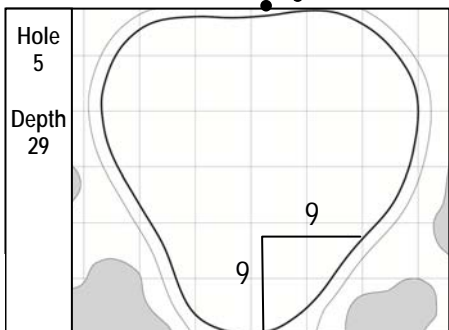

93<sup>rd</sup> PGA CHAMPIONSHIP  
Atlanta Athletic Club - Jones Creek, GA  
Sunday, August 14, 2011 - Final Round

Gridlines are shown at 5 Yard Increments - All Measurements are in Yards