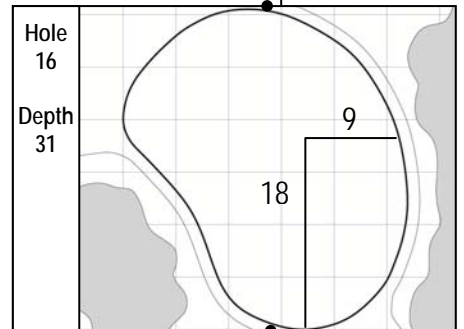

93<sup>rd</sup> PGA CHAMPIONSHIP  
Atlanta Athletic Club - Jones Creek, GA  
Sunday, August 14, 2011 - Final Round

Gridlines are shown at 5 Yard Increments - All Measurements are in Yards