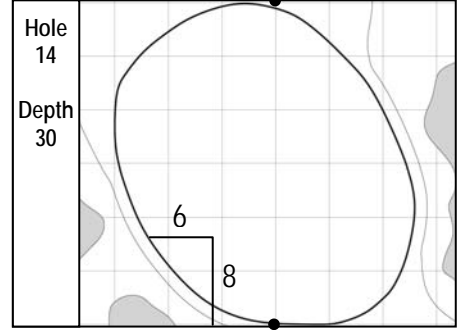

93<sup>rd</sup> PGA CHAMPIONSHIP  
Atlanta Athletic Club - Jones Creek, GA  
Sunday, August 14, 2011 - Final Round

Gridlines are shown at 5 Yard Increments - All Measurements are in Yards