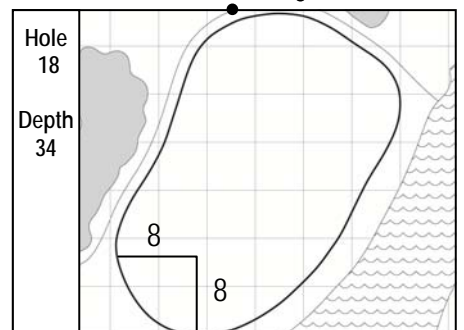

93<sup>rd</sup> PGA CHAMPIONSHIP  
Atlanta Athletic Club - Jones Creek, GA  
Sunday, August 14, 2011 - Final Round

Gridlines are shown at 5 Yard Increments - All Measurements are in Yards