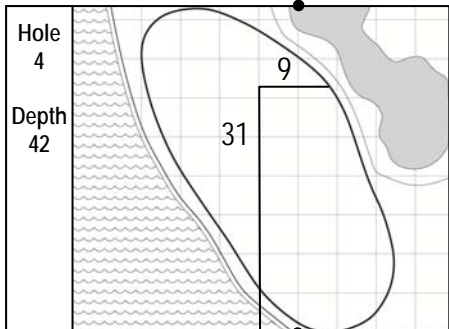

93<sup>rd</sup> PGA CHAMPIONSHIP  
Atlanta Athletic Club - Jones Creek, GA  
Sunday, August 14, 2011 - Final Round

Gridlines are shown at 5 Yard Increments - All Measurements are in Yards