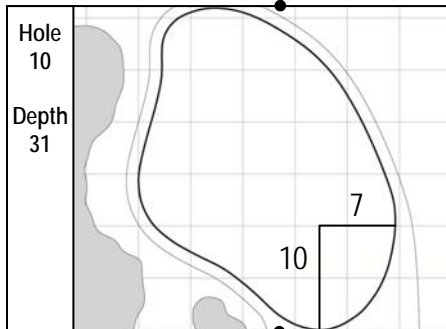

93<sup>rd</sup> PGA CHAMPIONSHIP  
Atlanta Athletic Club - Jones Creek, GA  
Sunday, August 14, 2011 - Final Round

Gridlines are shown at 5 Yard Increments - All Measurements are in Yards