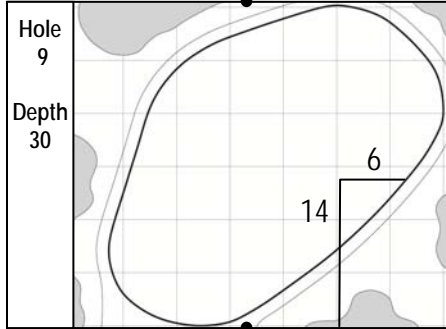

93<sup>rd</sup> PGA CHAMPIONSHIP  
Atlanta Athletic Club - Jones Creek, GA  
Sunday, August 14, 2011 - Final Round

Gridlines are shown at 5 Yard Increments - All Measurements are in Yards