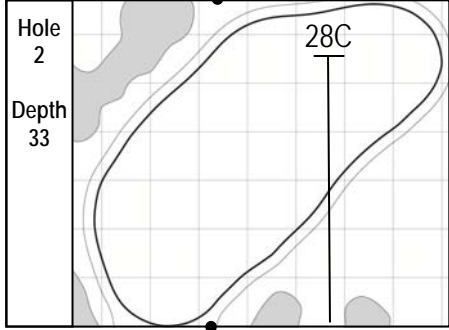

93<sup>rd</sup> PGA CHAMPIONSHIP  
Atlanta Athletic Club - Jones Creek, GA  
Sunday, August 14, 2011 - Final Round

Gridlines are shown at 5 Yard Increments - All Measurements are in Yards