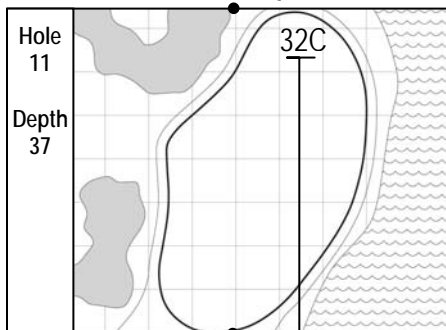

93<sup>rd</sup> PGA CHAMPIONSHIP  
Atlanta Athletic Club - Jones Creek, GA  
Sunday, August 14, 2011 - Final Round

Gridlines are shown at 5 Yard Increments - All Measurements are in Yards