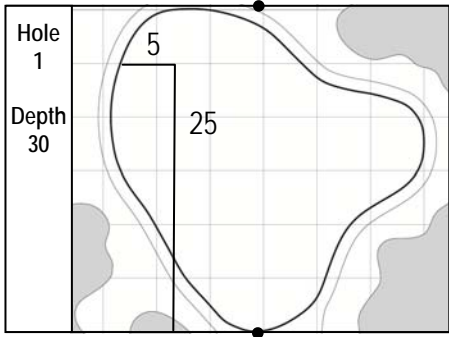

93<sup>rd</sup> PGA CHAMPIONSHIP  
Atlanta Athletic Club - Jones Creek, GA  
Sunday, August 14, 2011 - Final Round

Gridlines are shown at 5 Yard Increments - All Measurements are in Yards