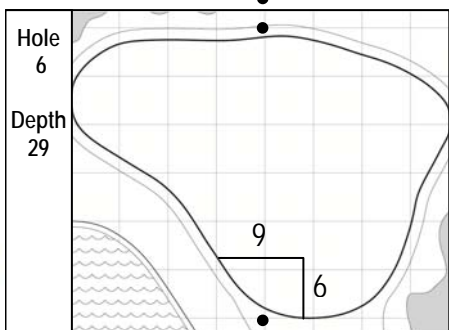

93<sup>rd</sup> PGA CHAMPIONSHIP  
Atlanta Athletic Club - Jones Creek, GA  
Sunday, August 14, 2011 - Final Round

Gridlines are shown at 5 Yard Increments - All Measurements are in Yards