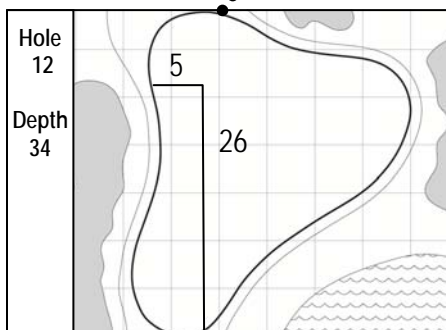

93<sup>rd</sup> PGA CHAMPIONSHIP  
Atlanta Athletic Club - Jones Creek, GA  
Sunday, August 14, 2011 - Final Round

Gridlines are shown at 5 Yard Increments - All Measurements are in Yards