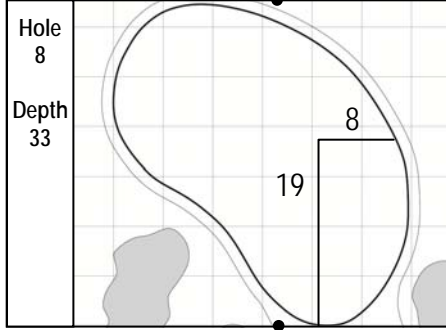

93<sup>rd</sup> PGA CHAMPIONSHIP  
Atlanta Athletic Club - Jones Creek, GA  
Sunday, August 14, 2011 - Final Round

Gridlines are shown at 5 Yard Increments - All Measurements are in Yards