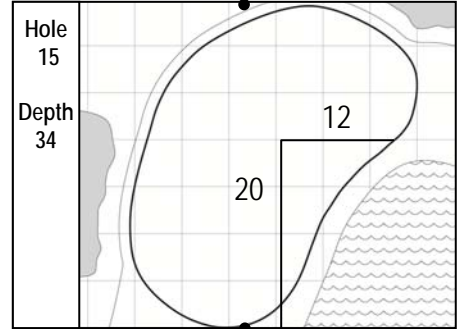

93<sup>rd</sup> PGA CHAMPIONSHIP  
Atlanta Athletic Club - Jones Creek, GA  
Sunday, August 14, 2011 - Final Round

Gridlines are shown at 5 Yard Increments - All Measurements are in Yards