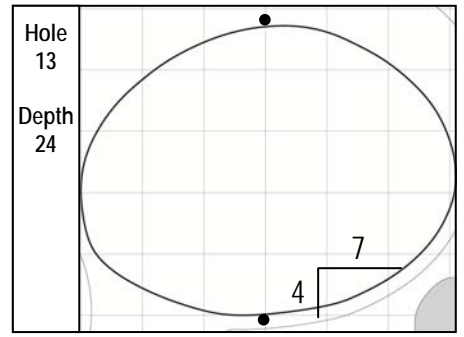

93<sup>rd</sup> PGA CHAMPIONSHIP  
Atlanta Athletic Club - Jones Creek, GA  
Sunday, August 14, 2011 - Final Round

Gridlines are shown at 5 Yard Increments - All Measurements are in Yards