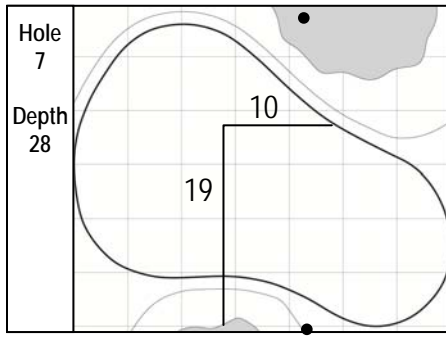

93<sup>rd</sup> PGA CHAMPIONSHIP  
Atlanta Athletic Club - Jones Creek, GA  
Sunday, August 14, 2011 - Final Round

Gridlines are shown at 5 Yard Increments - All Measurements are in Yards