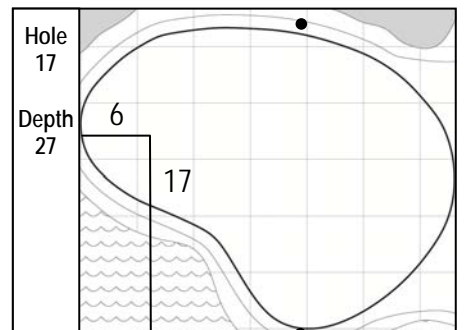

93<sup>rd</sup> PGA CHAMPIONSHIP  
Atlanta Athletic Club - Jones Creek, GA  
Sunday, August 14, 2011 - Final Round

Gridlines are shown at 5 Yard Increments - All Measurements are in Yards