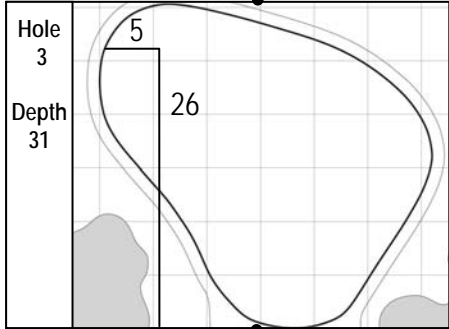

93<sup>rd</sup> PGA CHAMPIONSHIP  
Atlanta Athletic Club - Jones Creek, GA  
Sunday, August 14, 2011 - Final Round

Gridlines are shown at 5 Yard Increments - All Measurements are in Yards